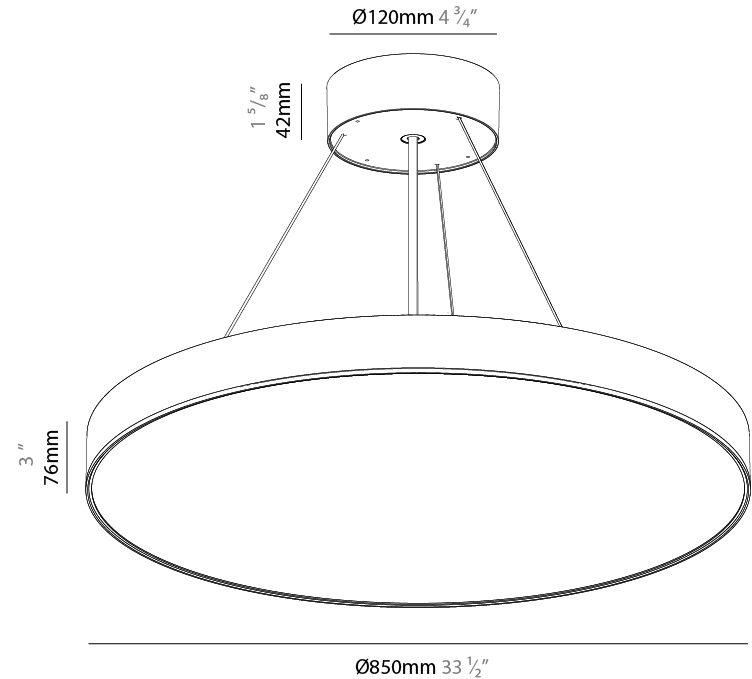

1. To build a product code in our configurator select the specify button on the base model # product page
2. To build a manual product code on this datasheet choose from the options listed below in blue font and add the suffix to the base model #

GENERAL

Series: Sign EVO
Partner: Prolicht
Division: Architectural
Installation: Suspension
Product Type: Pendant
Mounting Location: Ceiling
Light Distribution: Direct

PHYSICAL

Shape: Round
Diameter (mm): 850
Diameter (in): 33 7/16
Height (mm): 82
Height (in): 3 1/4
Weight (kg): 8.8
Diffuser: [PMMA - Opal](#) / [Microprism](#) / [Clear Microprism](#)
Fixture Finish: [SSR / BKV / CWI / CRY / HAB / UFT / ITA / RUA / FTG / MYG / LOD / PUS / FRO / FUP / KIA / POP / BLS / SPG / MEY / GOH / CHC / COM / ABZ / JAG / OBR / MOS / ROR](#)
Fixture Material: [PMMA](#) / [Extruded Aluminum](#) / [Steel](#)
Cable Details: [2000mm](#) or [6000mm](#) [Transparent Cable](#)

ELECTRICAL

Lamp Type: LED (Zhaga Standard)
Input Wattage (W): 89.5
Total Output Wattage (W): 80.9
Dimming: [DALI Dimming](#) / [MATTER Dimming](#)
Driver Included: Yes
Driver Location: Integrated
Driver Type: Constant Current - Universal
Driver Class: Class 2
Input Voltage (V): 120

LED

Color Temperature (°K): 2700-6500 Tunable White
Max. Delivered Lumen (lm): Max 13972
Nominal Lumen (lm): Max 15523
CRI: >90 CRI
Lamp Life (hrs): 50000

OPTICAL

RATINGS AND CERTIFICATIONS

Certified By: Certified for North American Standards
IP rating: IP40

PROJECT
TYPE
SPECIFIER
QUANTITY
DATE