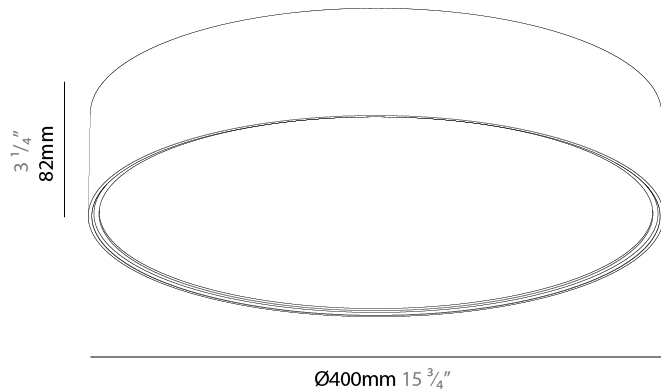

base number	LED Dimming	Finishes (Diamond)	Finishes (Triangle)	Diffuser Options

1. To build a product code in our configurator select the specify button on the base model # product page
2. To build a manual product code on this datasheet choose from the options listed below in blue font and add the suffix to the base model #

GENERAL

Series: Sign EVO
Partner: Prolicht
Division: Architectural
Installation: Surface
Product Type: Ceiling Surface
Mounting Location: Ceiling
Light Distribution: Direct

PHYSICAL

Shape: Round
Diameter (mm): 395
Diameter (in): 15 1/2
Height (mm): 82
Height (in): 3 1/4
Weight (kg): 4.2
Diffuser: [PMMA - Opal](#) / [Microprism](#) / [Clear Microprism](#)
Fixture Finish: [SSR / BKV / CWI / CRY / HAB / UFT / ITA / RUA / FTG / MYG / LOD / PUS / FRO / FUP / KIA / POP / BLS / SPG / MEY / GOH / CHC / COM / ABZ / JAG / OBR / MOS / ROR](#)
Fixture Material: [PMMA](#) / [Extruded Aluminum](#) / [Steel](#)

ELECTRICAL

Lamp Type: LED (Zhaga Standard)
Input Wattage (W): 26.7
Total Output Wattage (W): 24.6
Dimming: [DALI Dimming](#) / [MATTER Dimming](#)
Driver Included: Yes
Driver Location: Integrated
Driver Type: Constant Current - Universal
Driver Class: Class 2
Input Voltage (V): 120
Constant Current (MA): 700mA

LED

Color Temperature (°K): 2700-6500 Tunable White
Max. Delivered Lumen (lm): Max 3838
Nominal Lumen (lm): Max 4435
CRI: >90 CRI
Lamp Life (hrs): 50000

OPTICAL

RATINGS AND CERTIFICATIONS

Certified By: Certified for North American Standards
IP rating: IP40