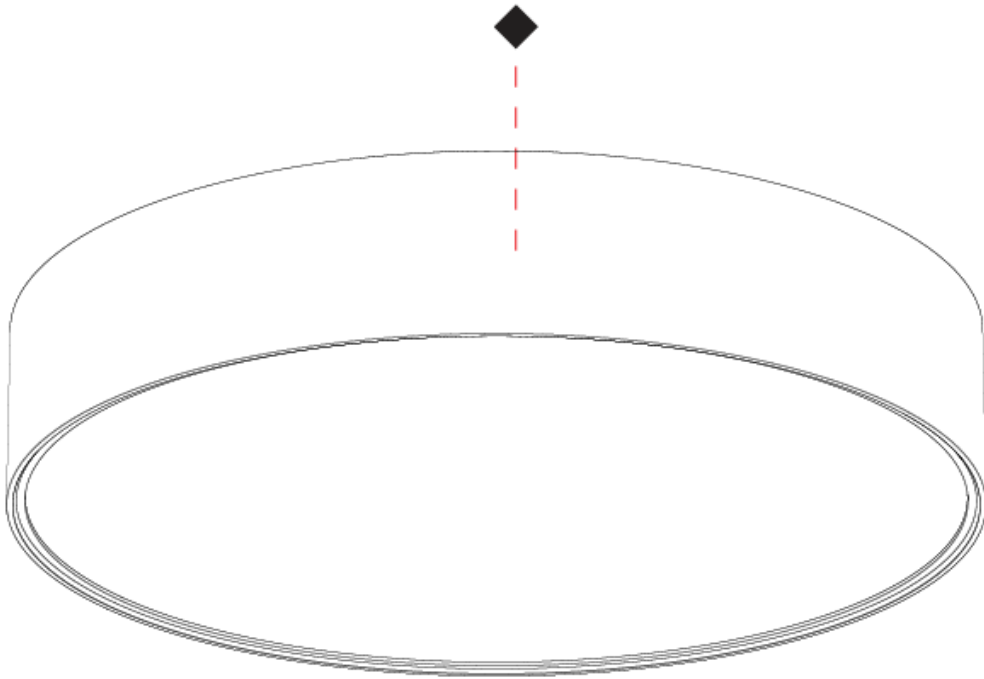

A3D426-

PROJECT

TYPE

SPECIFIER

QUANTITY

DATE