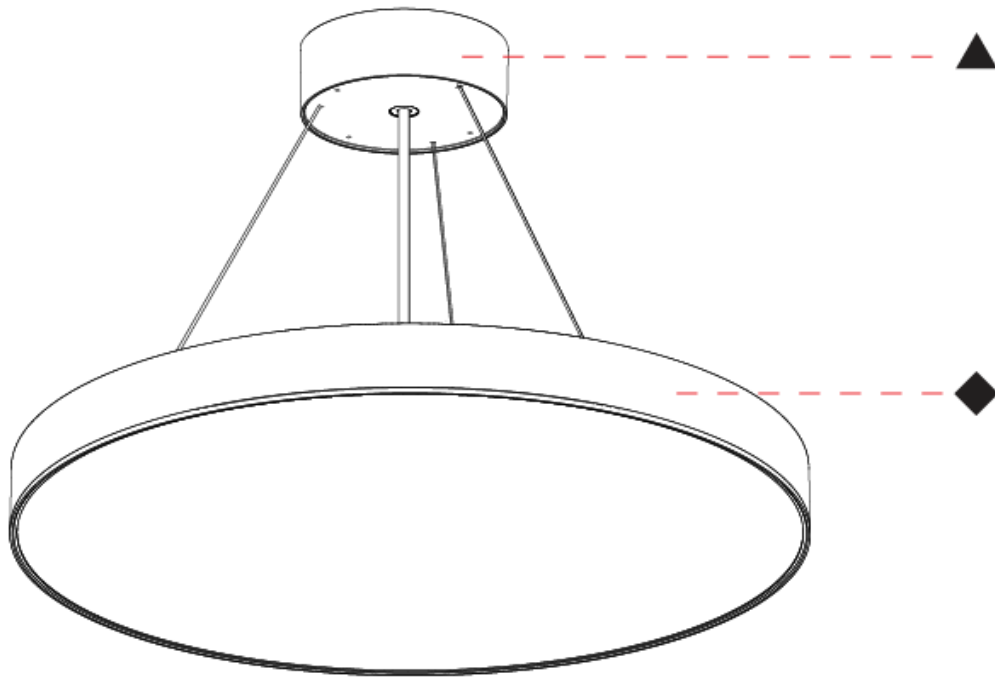

SIGN EVO SUSPENSION

A3001113-

PROJECT	_____
TYPE	_____
SPECIFIER	_____
QUANTITY	_____
DATE	_____

A